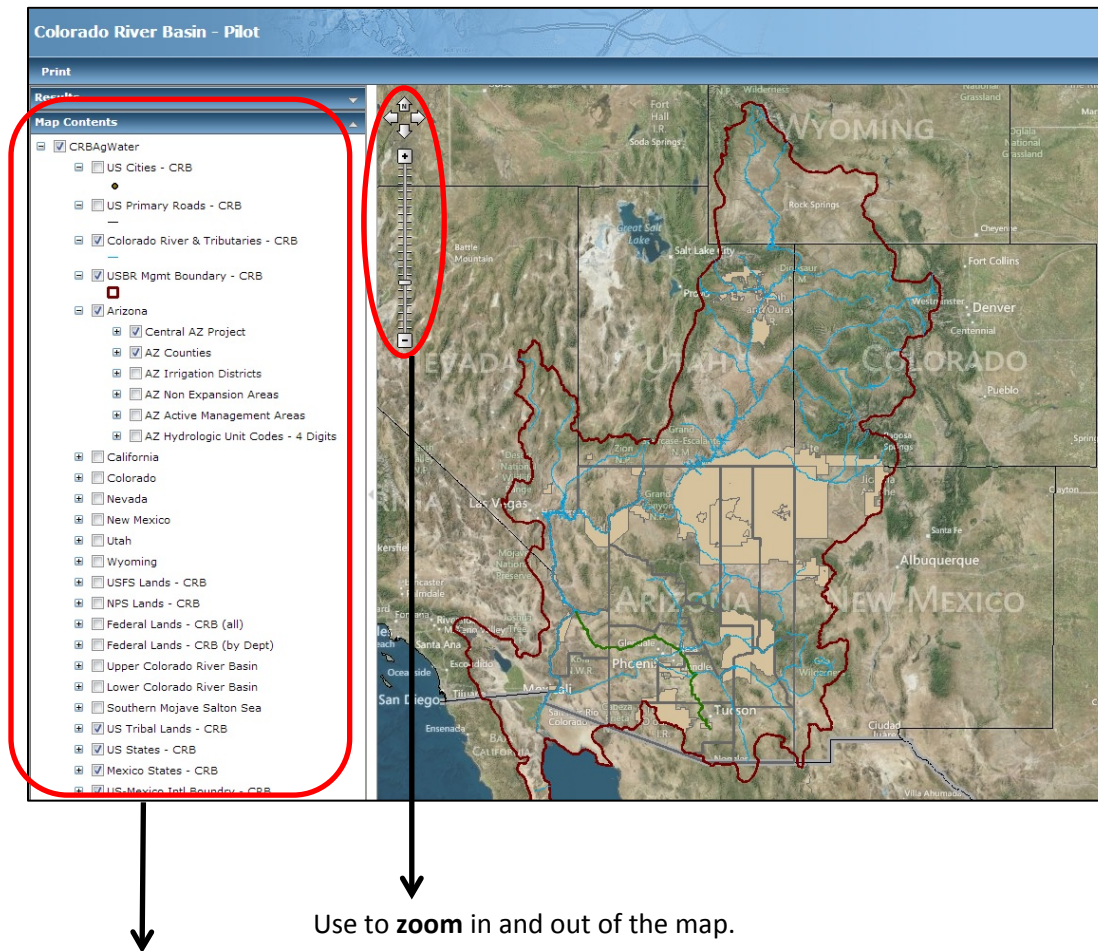

http://centroid1.warnercnr.colostate.edu/crb_federal/

Use to **zoom** in and out of the map.

Map Contents

- To expand a layer, left click on the +.
- To see a symbol (point, line or rectangle) for each layer, left click on the +.
- To view a layer in the map, left click inside the box by that layer.
- Some layers have multiple levels or sub-layers. Left click on the + to see all sub-layers on the next level.
- To view a sub-layer, left click inside the box at the first level and the box by the sub-layer.
- Multiple layers at multiple levels can be viewed at one time by a left click inside each box by each layer.
- If too much time has lapsed since the last change, a session time out window will appear. Refresh or reload the page in your internet browser window to begin another session.